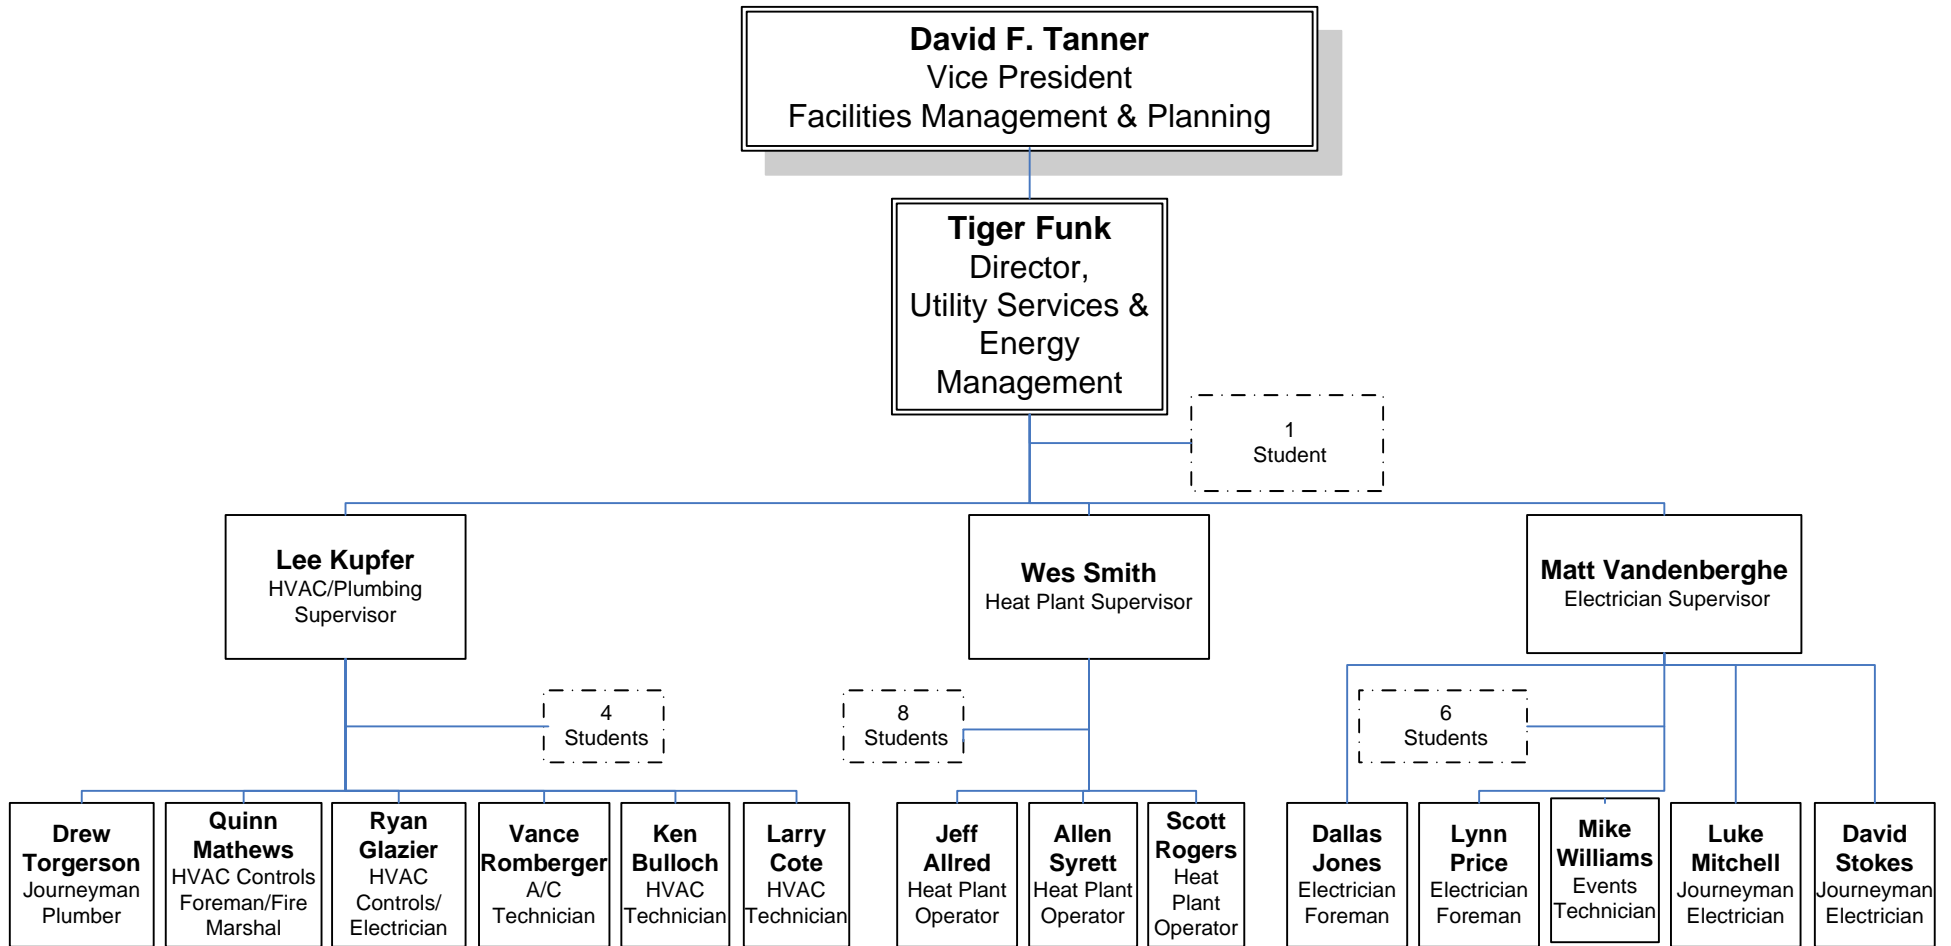

Facilities Management Organization Chart

Last Update: 11/16/2011 FTE: 12 Students: 27

Southern Utah University

Space Planning, Risk and Project Administration

Facilities Management Organization Chart

Last Update: 11/16/2011 FTE: 2 Students: 2

Southern Utah University

Utility Services

Facilities Management Organization Chart