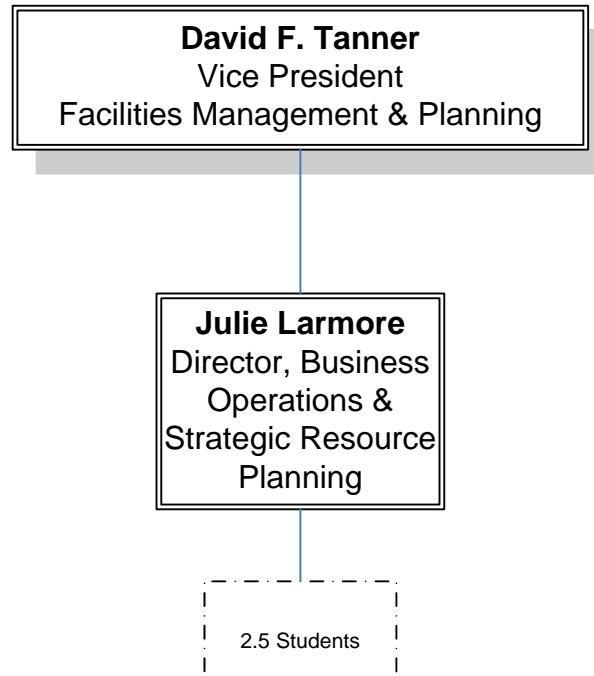

Southern Utah University

Facilities Management Administration

Facilities Management Organization Chart

Last Update: 11/16/2011 FTE: 60 HTE: 1 Students: 225.5

Southern Utah University

Business Operations

Facilities Management Organization Chart

Southern Utah University

Custodial Services

Facilities Management Organization Chart

Southern Utah University

Grounds and Gardens

Facilities Management Organization Chart

Southern Utah University

Building Maintenance, Repairs and Project Administration