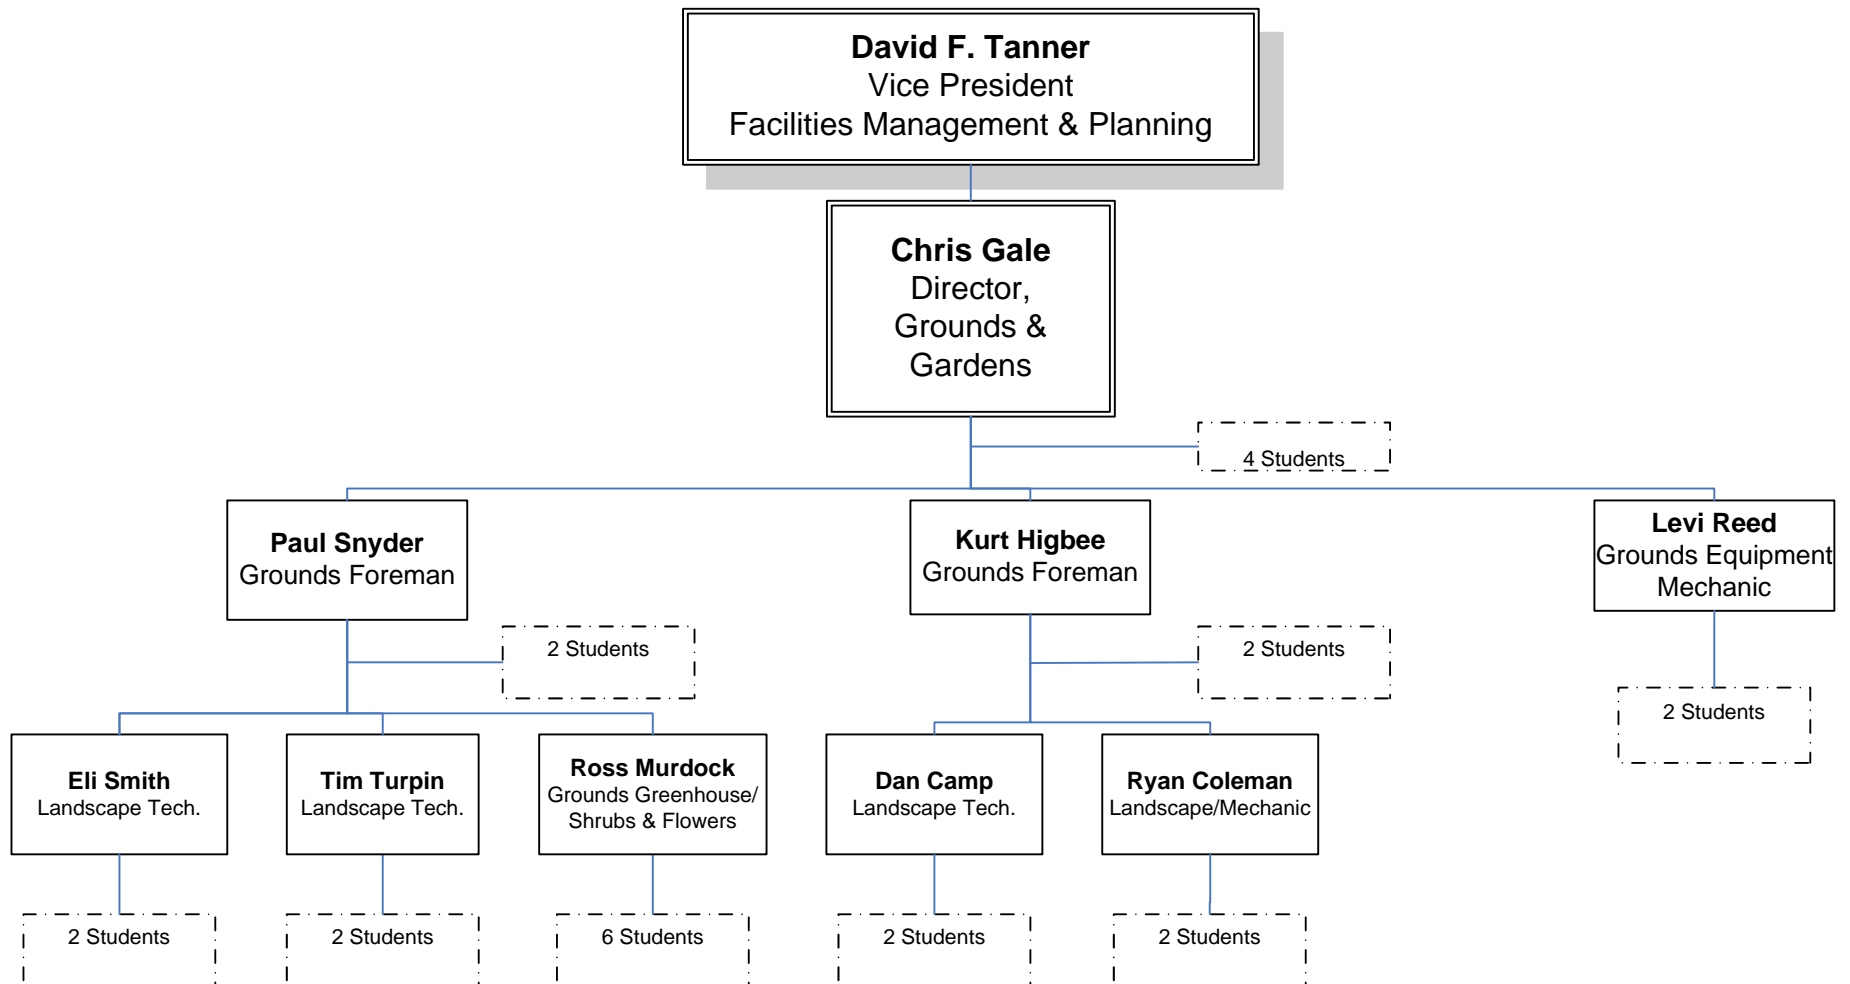

Southern Utah University

Custodial Services

Facilities Management Organization Chart

Southern Utah University

Grounds and Gardens

Facilities Management Organization Chart

Southern Utah University

Building Maintenance, Repairs and Project Administration

Facilities Management Organization Chart

Last Update: 11/16/2011 FTE: 12 Students: 27

Southern Utah University

Space Planning, Risk and Project Administration

Facilities Management Organization Chart

Last Update: 11/16/2011 FTE: 2 Students: 2

Southern Utah University

Utility Services

Facilities Management Organization Chart