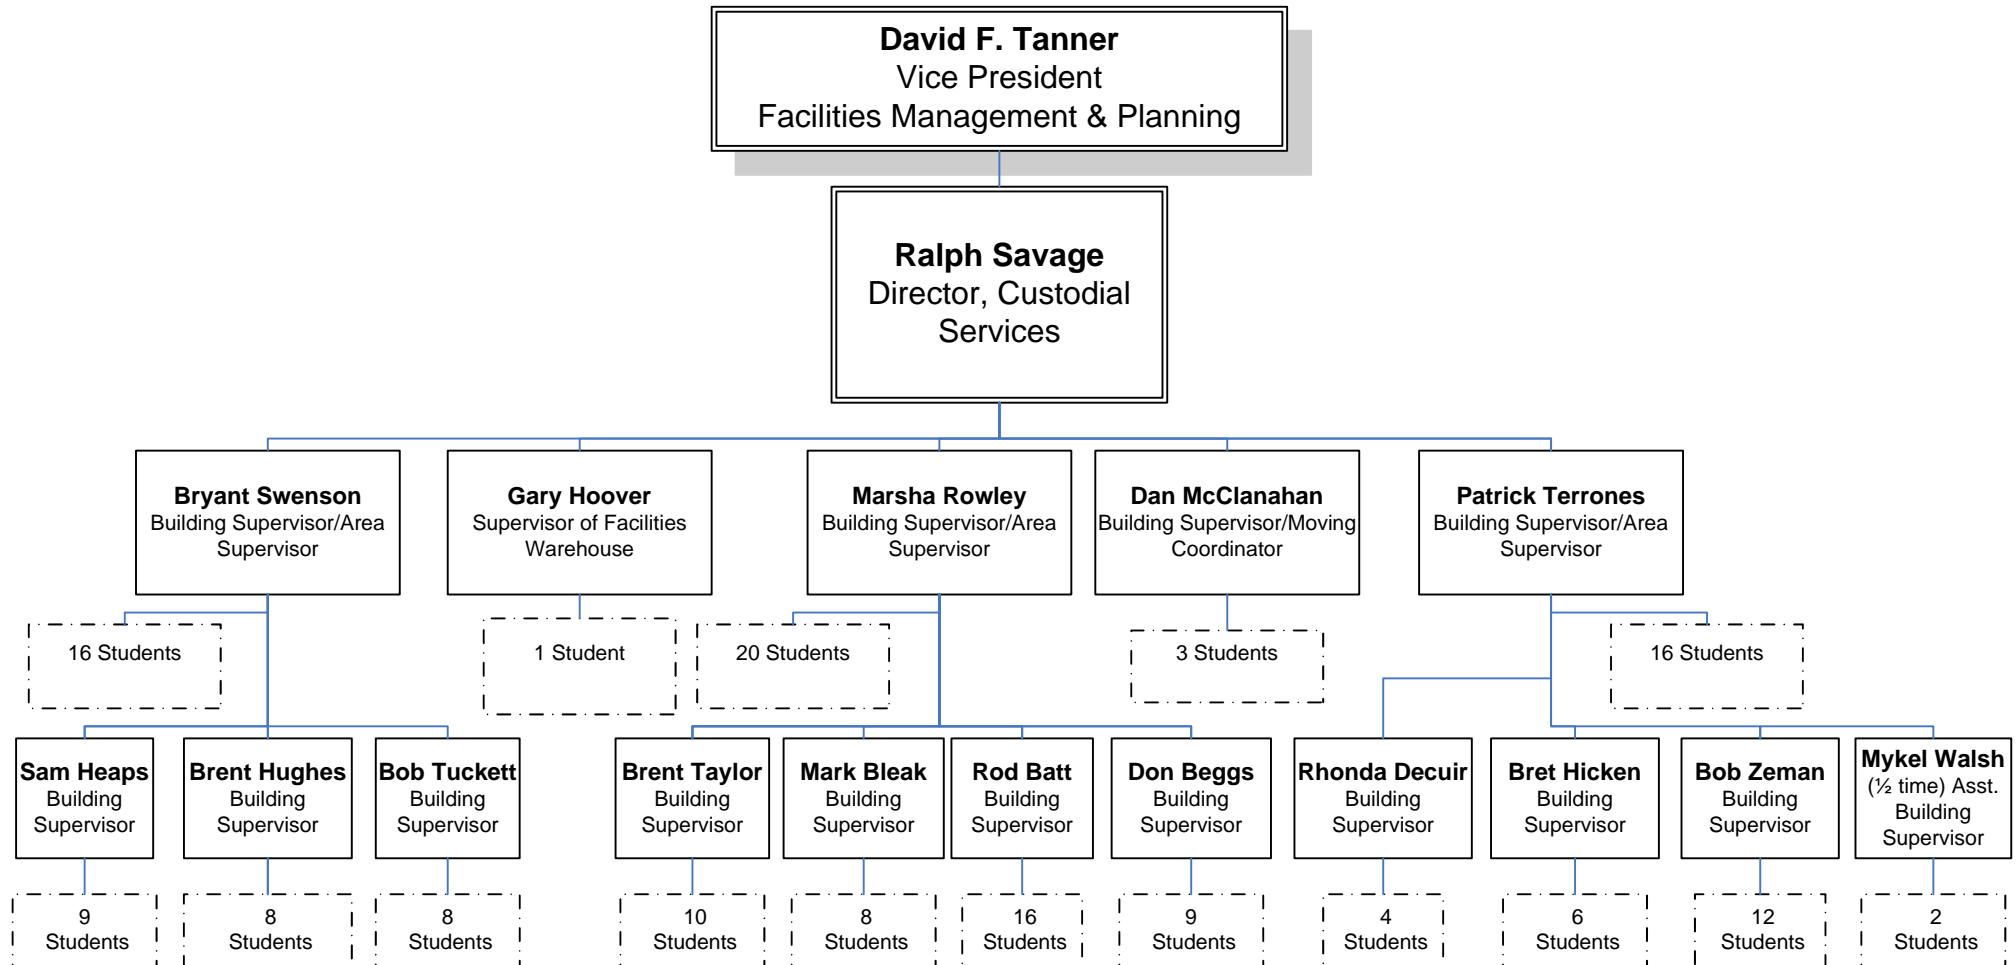

Southern Utah University

Facilities Management Administration

Facilities Management Organization Chart

Last Update: 11/16/2011 FTE: 60 HTE: 1 Students: 225.5

Southern Utah University

Business Operations

Facilities Management Organization Chart

Southern Utah University

Custodial Services

Facilities Management Organization Chart

Southern Utah University

Grounds and Gardens

Facilities Management Organization Chart

Southern Utah University

Building Maintenance, Repairs and Project Administration

Facilities Management Organization Chart

Last Update: 11/16/2011 FTE: 12 Students: 27

Southern Utah University

Space Planning, Risk and Project Administration

Facilities Management Organization Chart

Last Update: 11/16/2011 FTE: 2 Students: 2

Southern Utah University

Utility Services

Facilities Management Organization Chart