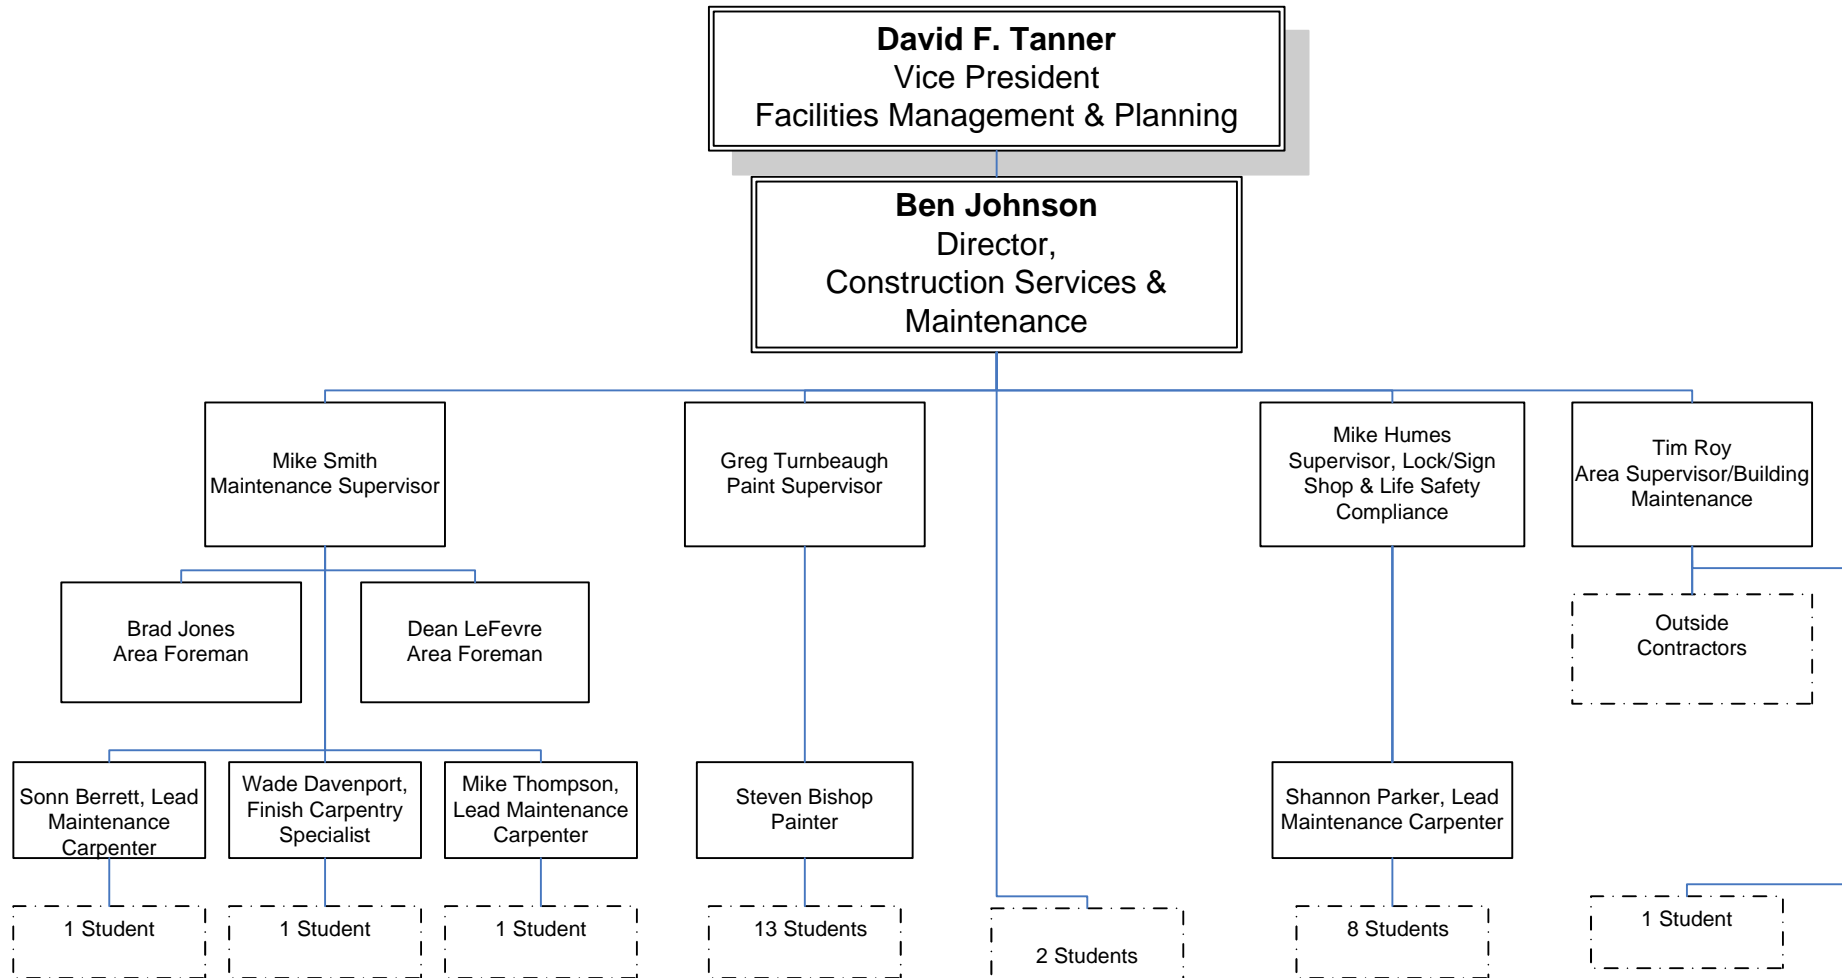

Southern Utah University

Custodial Services

Facilities Management Organization Chart

Southern Utah University

Grounds and Gardens

Facilities Management Organization Chart

Southern Utah University

Building Maintenance, Repairs and Project Administration

Facilities Management Organization Chart

Last Update: 11/16/2011 FTE: 12 Students: 27

Southern Utah University

Space Planning, Risk and Project Administration

Facilities Management Organization Chart

Last Update: 11/16/2011 FTE: 2 Students: 2

Southern Utah University

Utility Services

Facilities Management Organization Chart