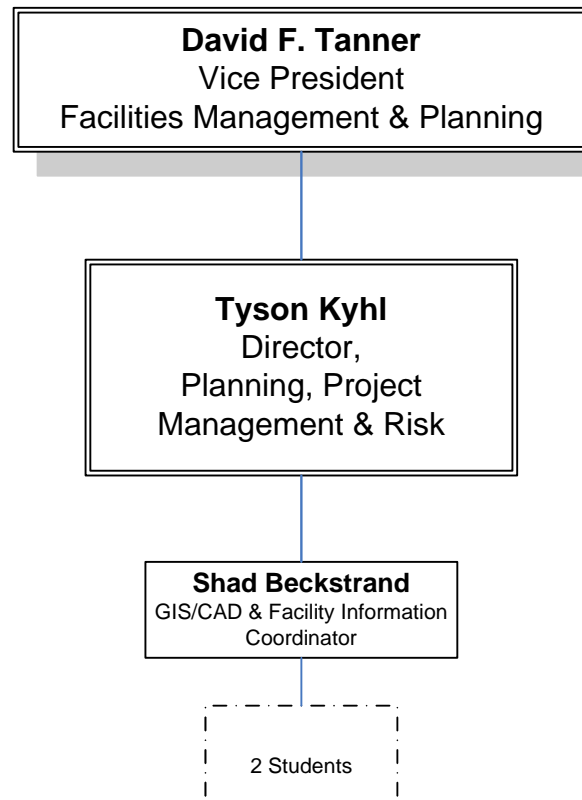

Southern Utah University

Facilities Management Administration

Facilities Management Organization Chart

Last Update: 11/16/2011 FTE: 60 HTE: 1 Students: 225.5

Southern Utah University

Business Operations

Facilities Management Organization Chart

Southern Utah University

Custodial Services

Facilities Management Organization Chart

Southern Utah University

Grounds and Gardens

Facilities Management Organization Chart

Southern Utah University

Building Maintenance, Repairs and Project Administration

Facilities Management Organization Chart

Last Update: 11/16/2011 FTE: 12 Students: 27

Southern Utah University

Space Planning, Risk and Project Administration

Facilities Management Organization Chart

Last Update: 11/16/2011 FTE: 2 Students: 2