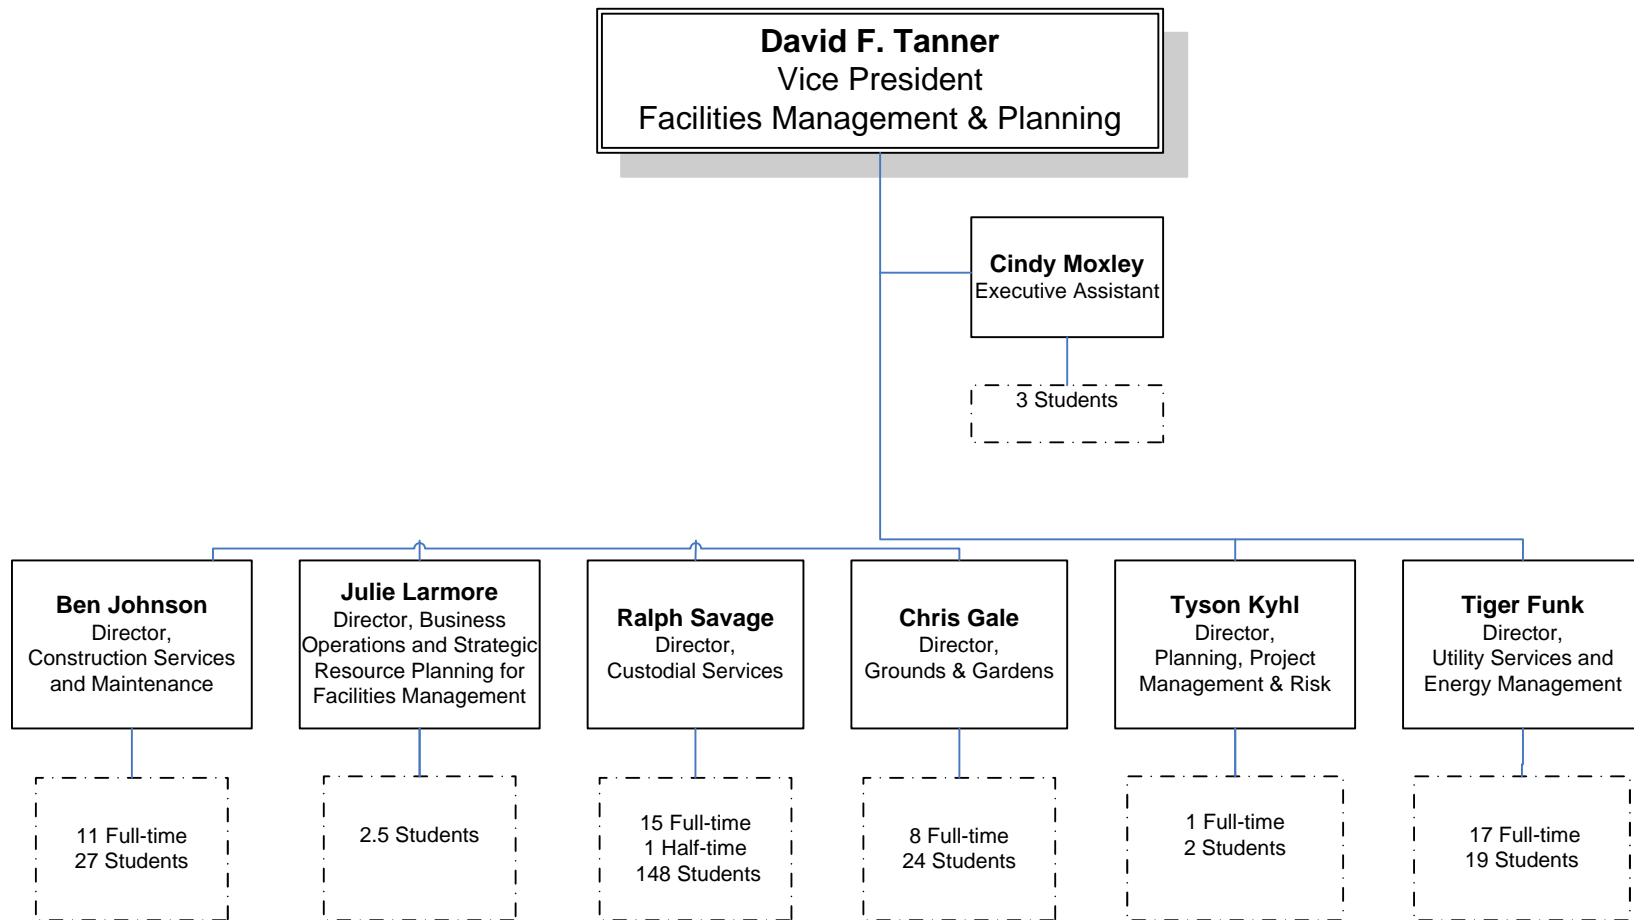

Southern Utah University

Facilities Management Administration

Facilities Management Organization Chart

Last Update: 11/16/2011 FTE: 60 HTE: 1 Students: 225.5

Southern Utah University

Business Operations

Facilities Management Organization Chart

Southern Utah University

Custodial Services

Facilities Management Organization Chart

Southern Utah University

Grounds and Gardens

Facilities Management Organization Chart

Southern Utah University

Building Maintenance, Repairs and Project Administration

Facilities Management Organization Chart

Last Update: 11/16/2011 FTE: 12 Students: 27

Southern Utah University

Space Planning, Risk and Project Administration

Facilities Management Organization Chart

Last Update: 11/16/2011 FTE: 2 Students: 2

Southern Utah University

Utility Services

Facilities Management Organization Chart