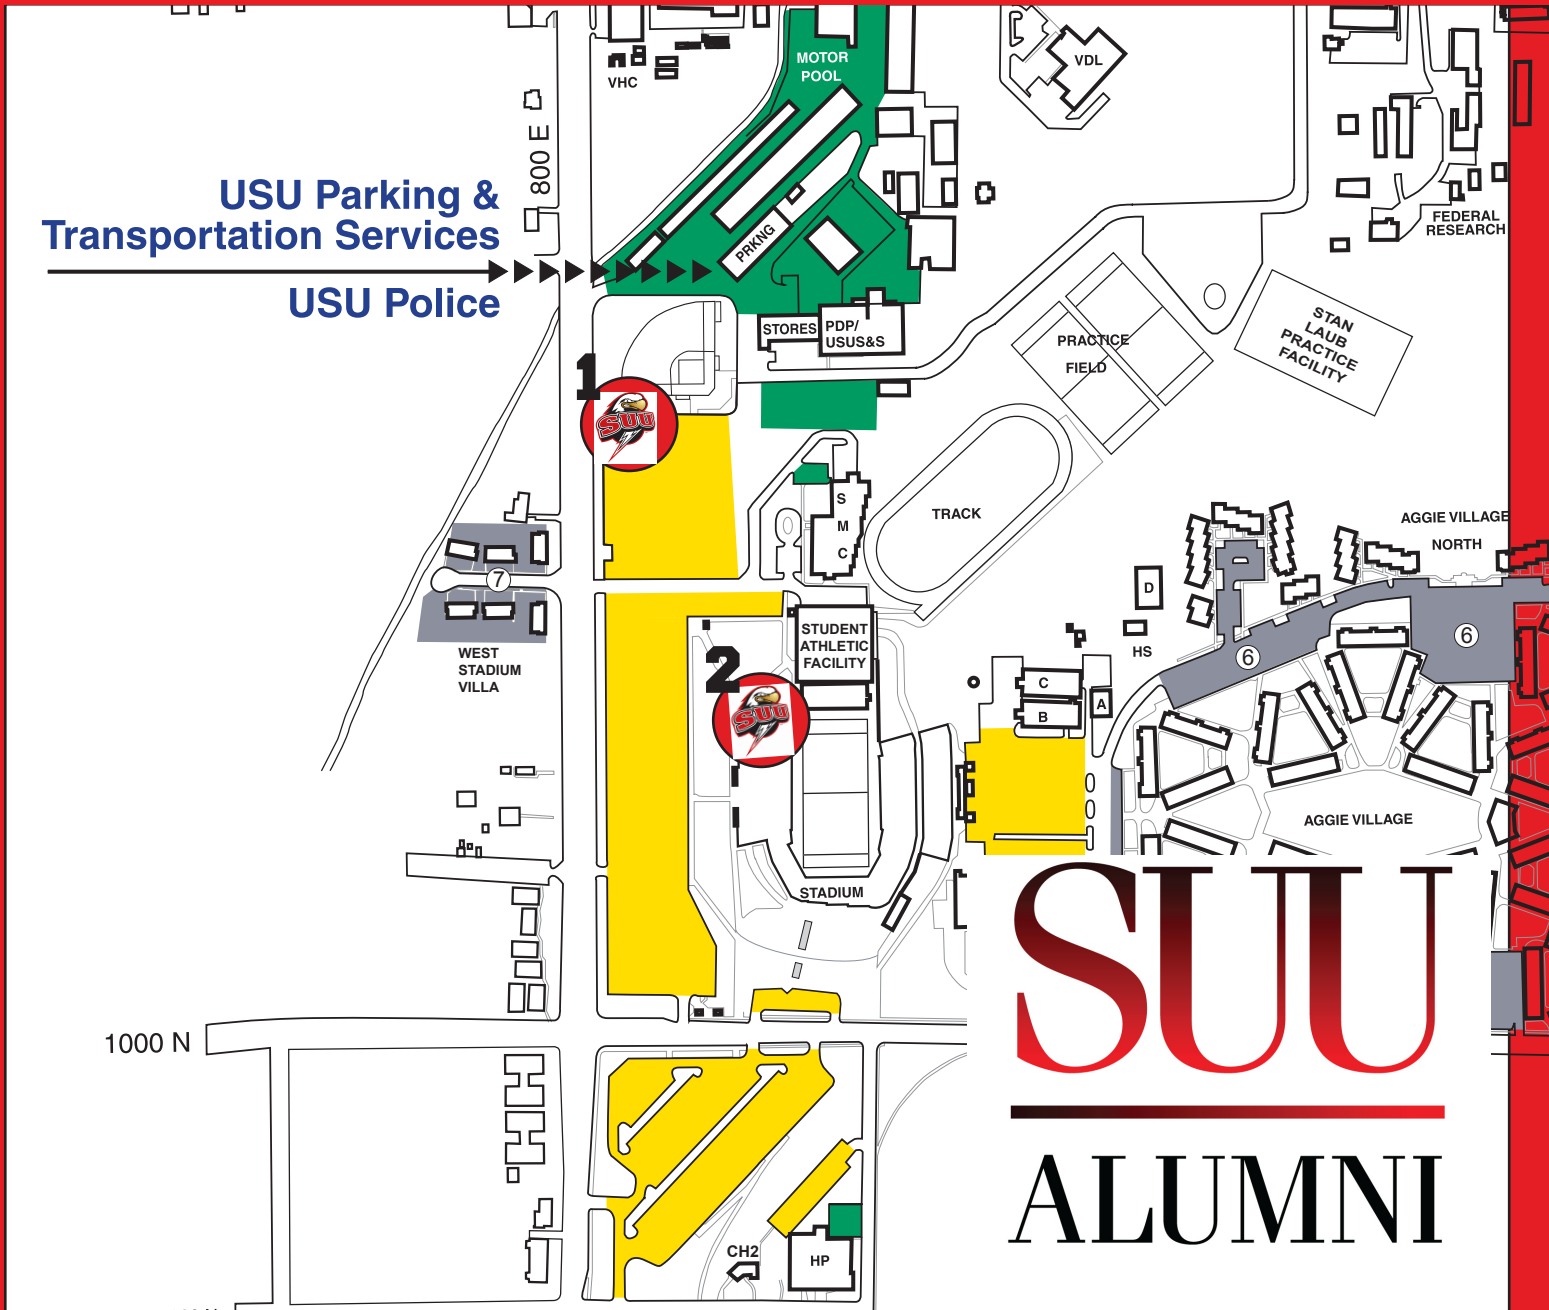

"The Salt Lake & Davis County Alumni Chapters Invite You"

Saturday - Sept 26, 2009

SUU vs. Utah State

Logan, Utah, USU Campus

1. 4:00 pm - Meet & Greet Tailgate

North Stadium Parking Lot, Parking \$5.00

2. 6:00 pm - Kick Off

Romney Stadium, Section 8

FOOTBALL

SUU

ALUMNI