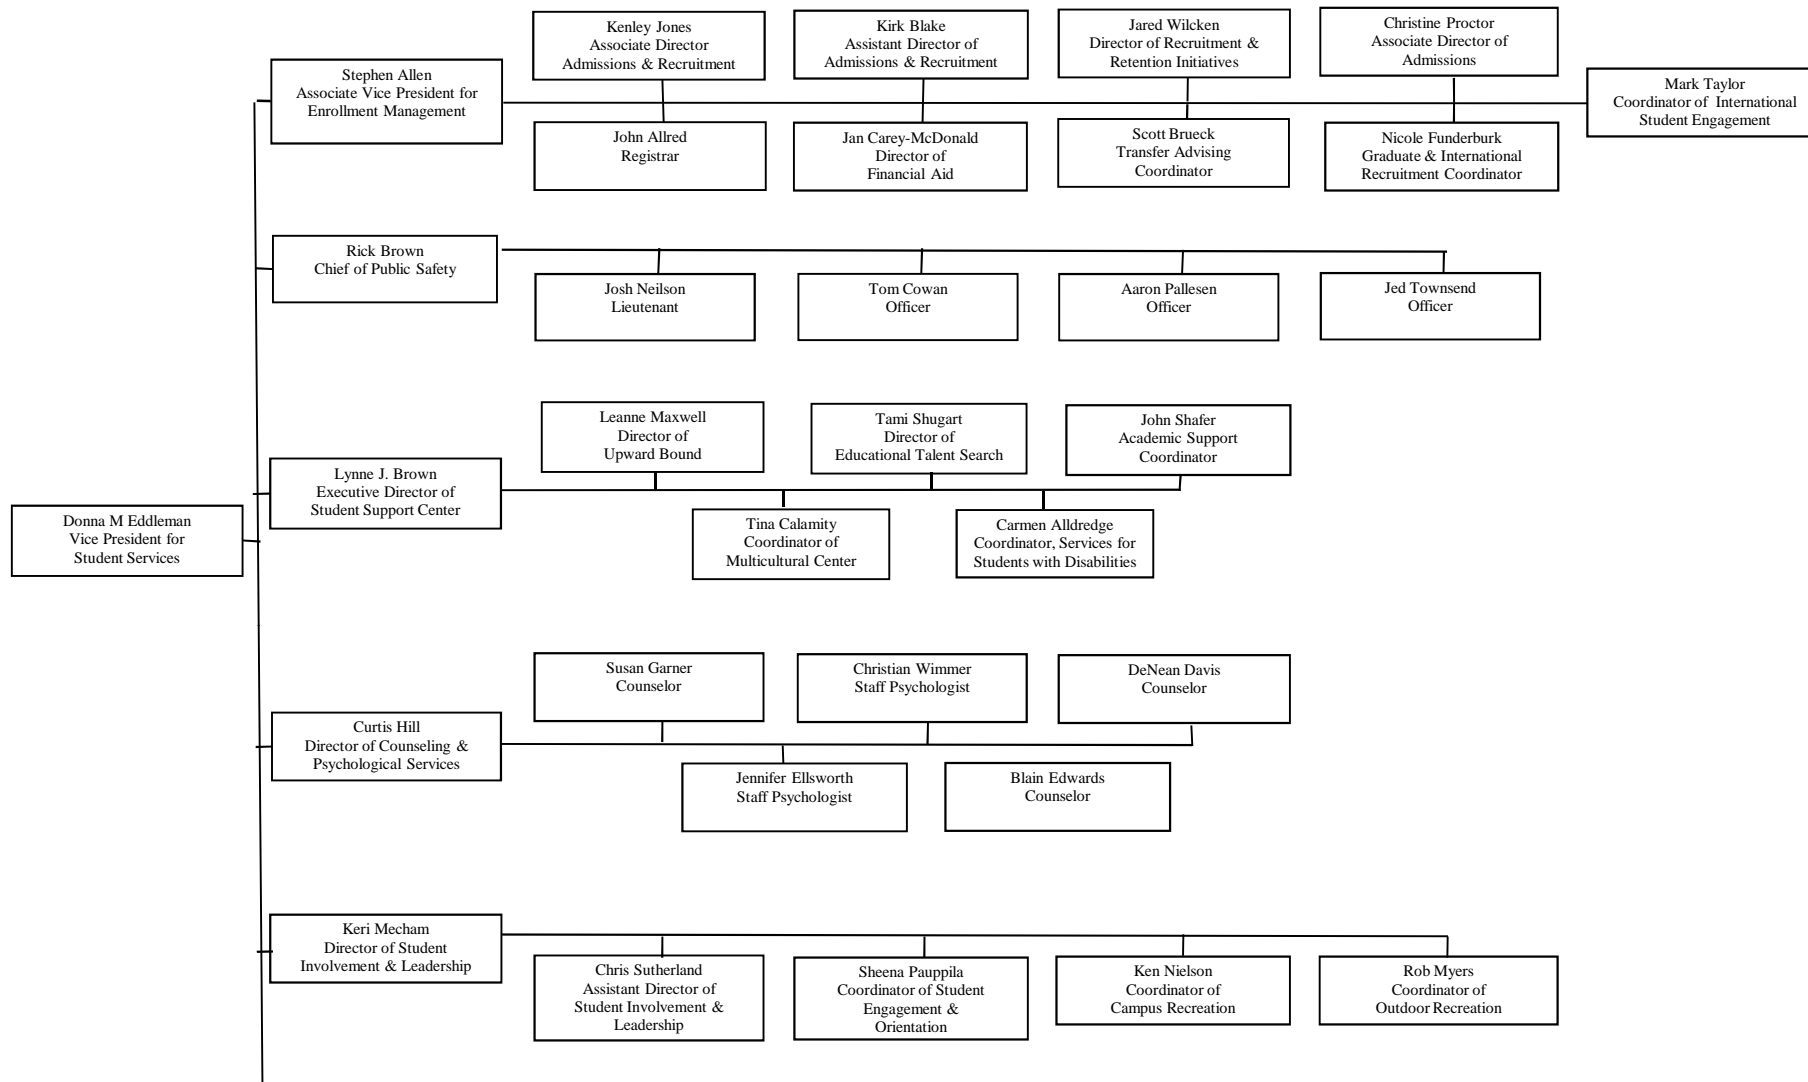

Southern Utah University
2011-12 Vice President for Student Services Organizational Chart
Attachment C

Southern Utah University
2011-12 Vice President for Student Services Organizational Chart
Attachment C