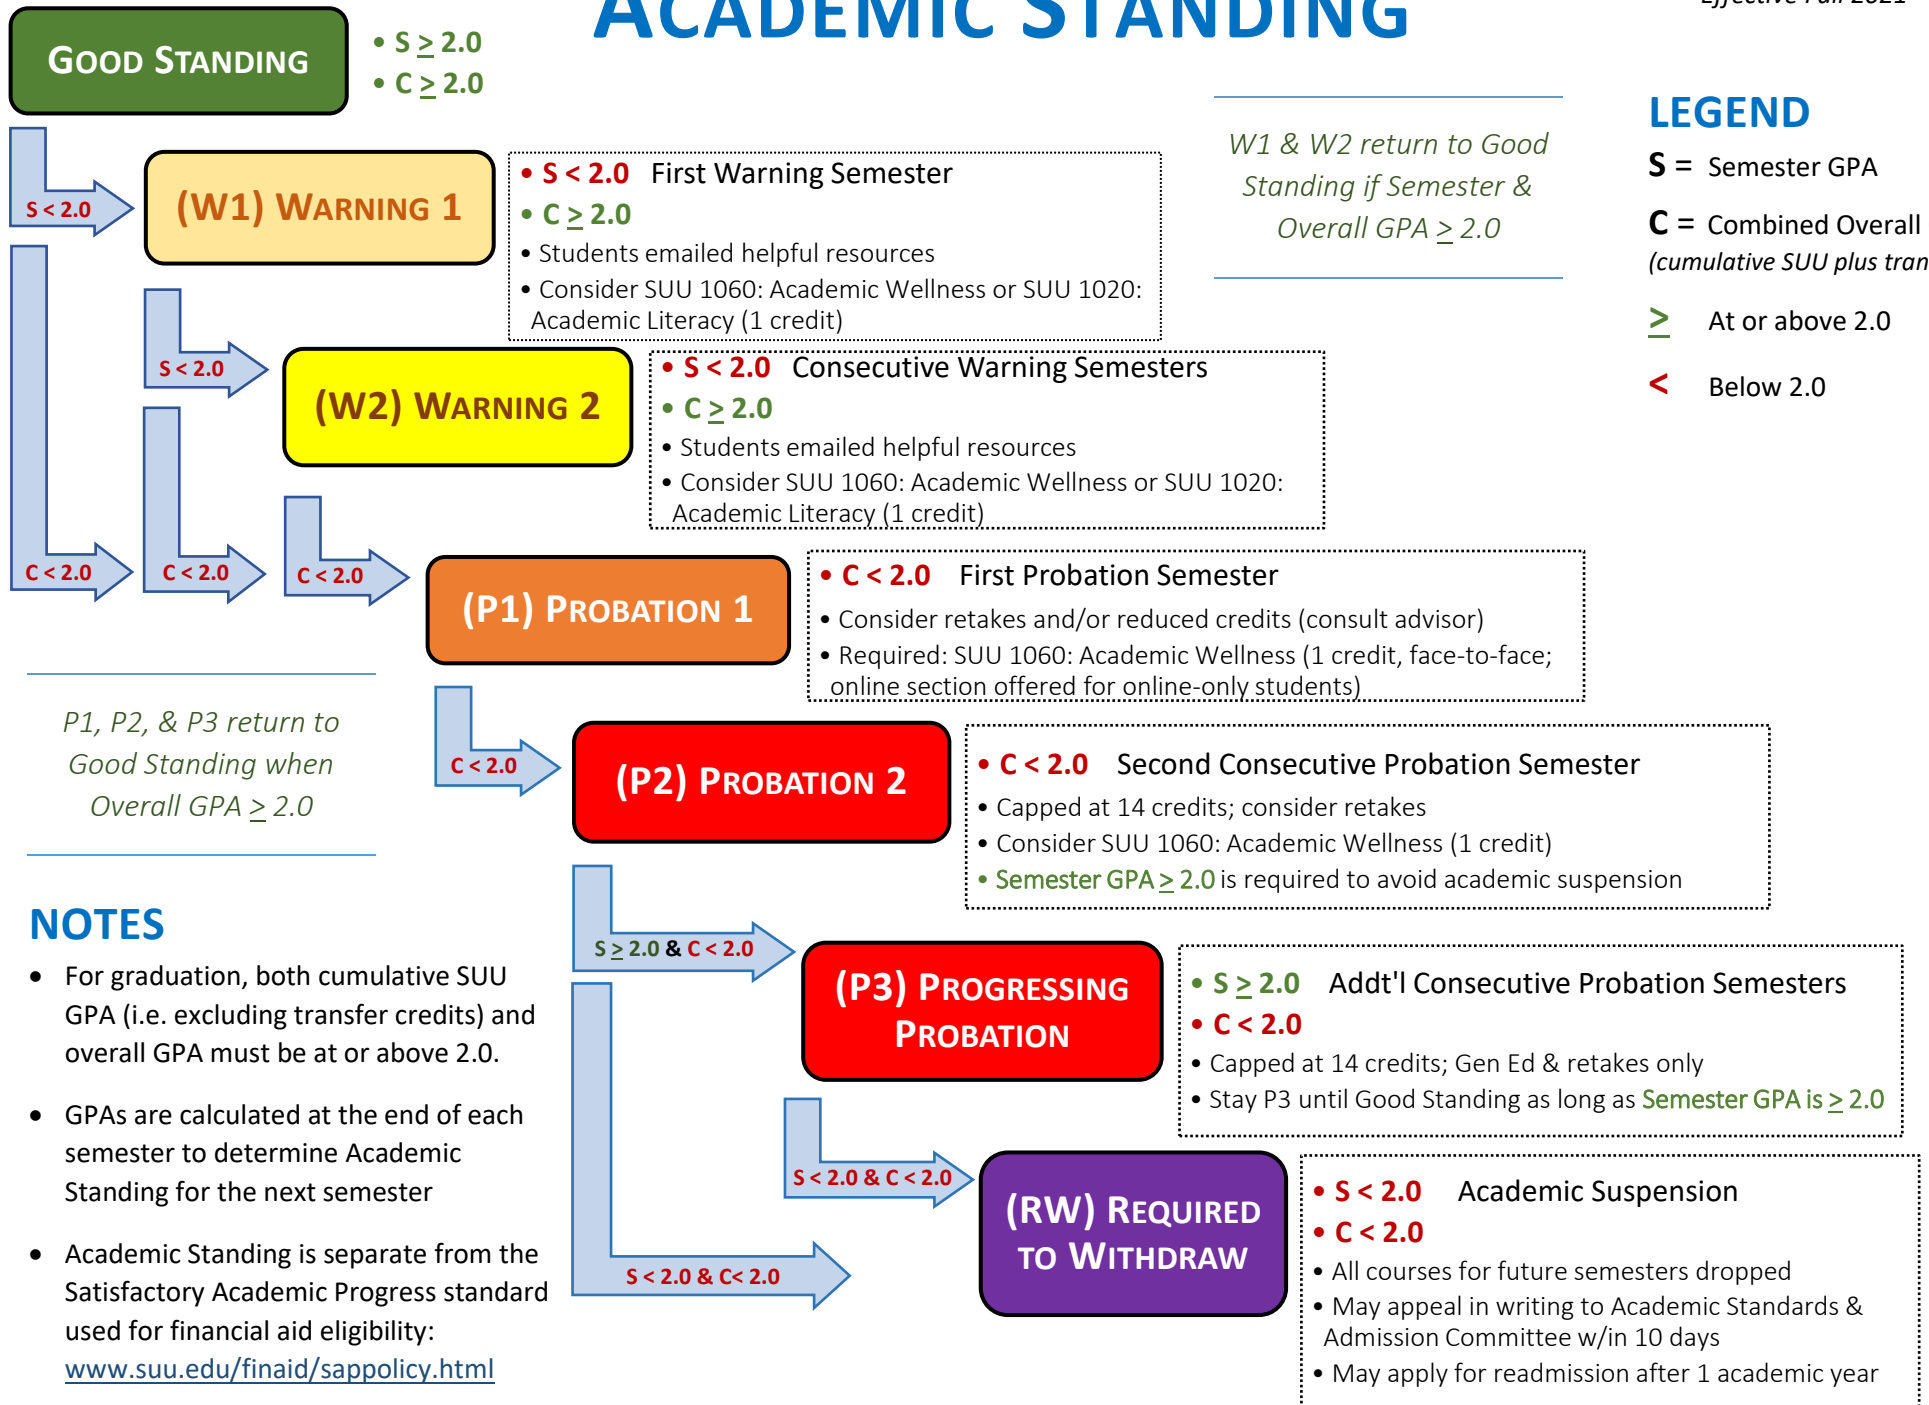

# ACADEMIC STANDING

Effective Fall 2021

## LEGEND

- S** = Semester GPA
- C** = Combined Overall GPA (cumulative SUU plus transfer)
- $\geq$  At or above 2.0
- $<$  Below 2.0

## NOTES

- For graduation, both cumulative SUU GPA (i.e. excluding transfer credits) and overall GPA must be at or above 2.0.
- GPAs are calculated at the end of each semester to determine Academic Standing for the next semester
- Academic Standing is separate from the Satisfactory Academic Progress standard used for financial aid eligibility: [www.suu.edu/finaid/sappolicy.html](http://www.suu.edu/finaid/sappolicy.html)