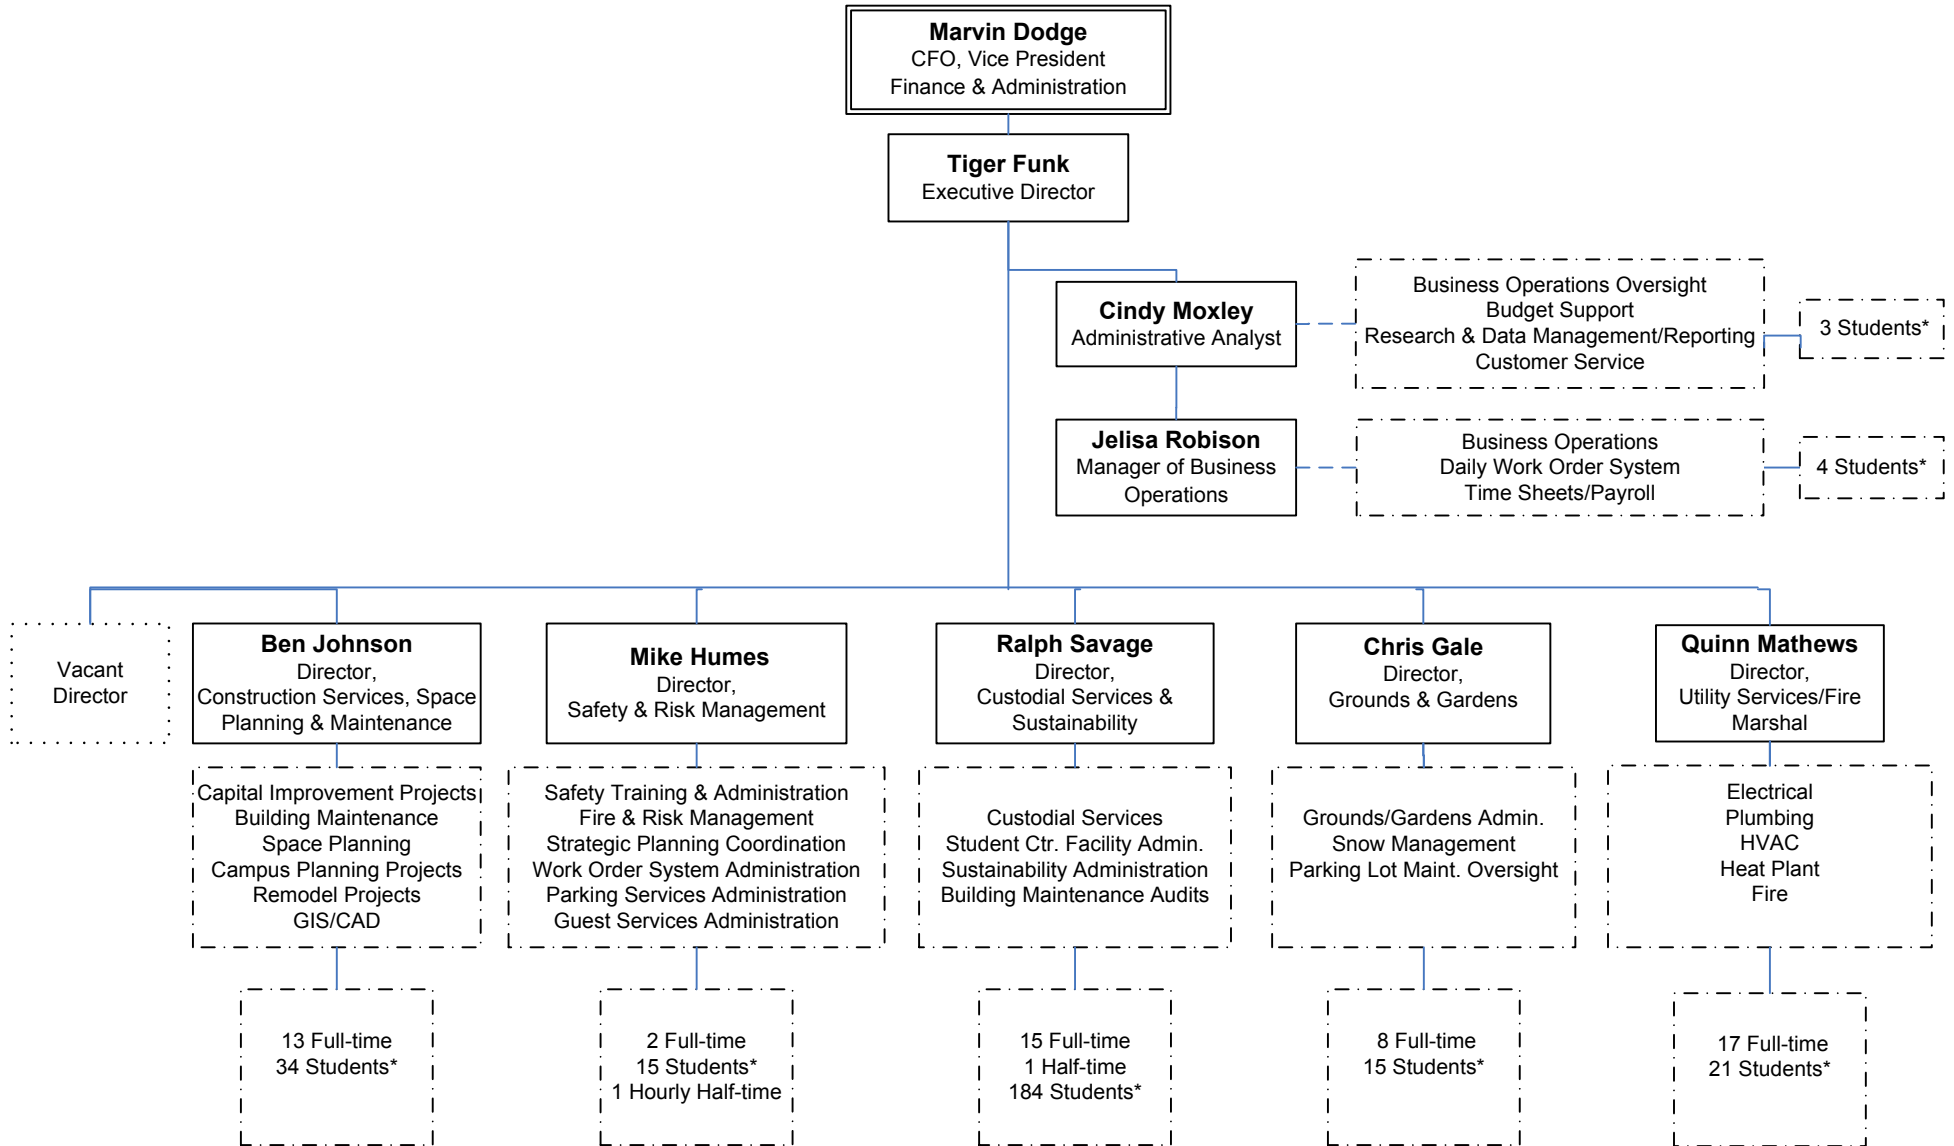

Southern Utah University

Last Update: 12/14/2017 **FTE: 62 HTE: 1 Students/Interns:** *Approximately 276
 FTE to Student Staff Ratio = 1:4.41
 Number of students may vary by semester

Facilities Management Organization Chart