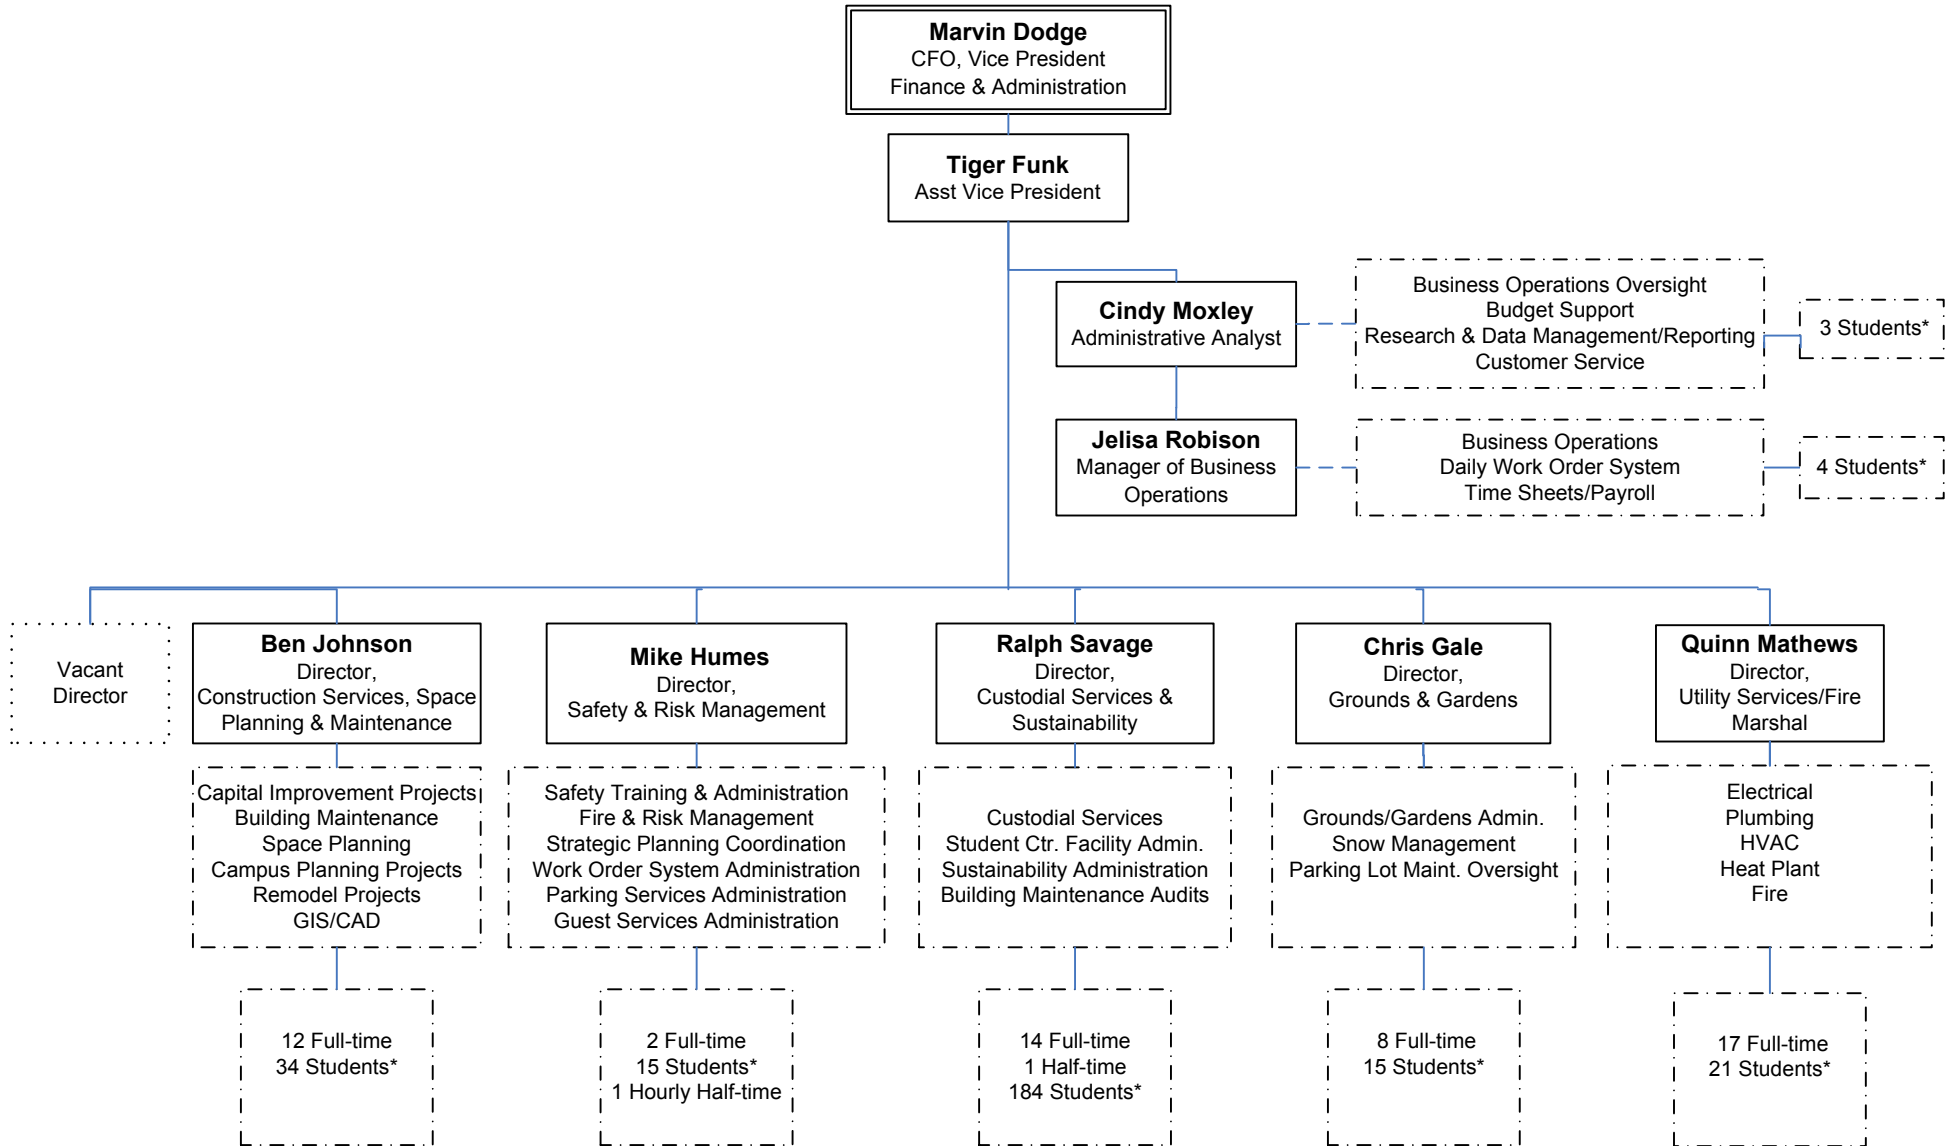

# Southern Utah University

Last Update: 6/5/2018 **FTE: 61 HTE: 1 Students/Interns:** \*Approximately 276  
 FTE to Student Staff Ratio = 1:4.48  
 Number of students may vary by semester

## Facilities Management Organization Chart