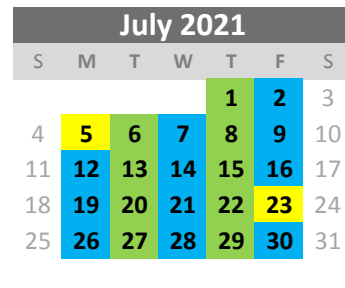

July 2020						
S	M	T	W	T	F	S
				1	2	3
4	5	6	7	8	9	10
11	12	13	14	15	16	17
18	19	20	21	22	23	24
25	26	27	28	29	30	31

August 2020						
S	M	T	W	T	F	S
						1
2	3	4	5	6	7	8
9	10	11	12	13	14	15
16	17	18	19	20	21	22
23	24	25	26	27	28	29
30	31					

 No Class	 Commencement	 Festival of Excellence
 MWF	 Final Exams	
 TR	 First/Last Day of Term	

		days	minutes
Spring A	MWF	18	900
32	T/R	14	1120

Spring B	MWF	19	950
32	T/R	13	1040

Spring Full	MWF	37	1850
64	T/R	27	2160
			4010

Summer A	MWF	18	900
31	T/R	13	1040

Summer B	MWF	18	900
31	T/R	13	1040

Summer Full	MWF	36	1800
62	T/R	26	2080
			3880

2020-2021

Calendar Version J.5-FACSEN-13.0

- No Class
- Commencement
- Festival of Excellence
- MWF
- Final Exams
- Welcome Week
- TR
- First/Last Day of Term
- # August Term