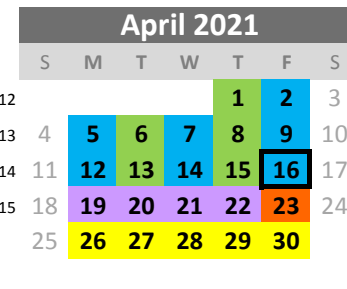

May 2020						
S	M	T	W	T	F	S
					1	2
3	4	5	6	7	8	9
10	11	12	13	14	15	16
17	18	19	20	21	22	23
24	25	26	27	28	29	30
31						

June 2020						
S	M	T	W	T	F	S
	1	2	3	4	5	6
7	8	9	10	11	12	13
14	15	16	17	18	19	20
21	22	23	24	25	26	27
28	29	30				

July 2020						
S	M	T	W	T	F	S
				1	2	3
4	5	6	7	8	9	10
11	12	13	14	15	16	17
18	19	20	21	22	23	24
25	26	27	28	29	30	31

August 2020						
S	M	T	W	T	F	S
						1
2	3	4	5	6	7	8
9	10	11	12	13	14	15
16	17	18	19	20	21	22
23	24	25	26	27	28	29
30	31					

 No Class	 Commencement	 Festival of Excellence
 MWF	 Final Exams	
 TR	 First/Last Day of Term	

		days	minutes
Spring A	MWF	18	900
32	T/R	14	1120

Spring B	MWF	19	950
32	T/R	13	1040

Spring Full	MWF	37	1850
64	T/R	27	2160
			4010

Summer A	MWF	18	900
31	T/R	13	1040

Summer B	MWF	18	900
31	T/R	13	1040

Summer Full	MWF	36	1800
62	T/R	26	2080
			3880

2020-2021

Calendar Version J.5-FACSEN-13.0

- No Class
- Commencement
- Festival of Excellence
- MWF
- Final Exams
- Welcome Week
- TR
- First/Last Day of Term
- # August Term