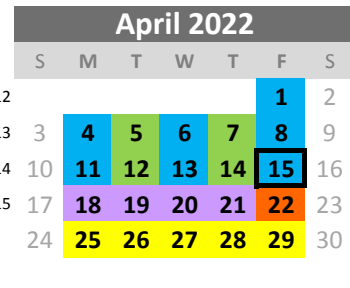

Summer A	MWF	18	900
31	T/R	13	1040

Summer B	MWF	18	900
31	T/R	13	1040

Summer Full	MWF	36	1800
62	T/R	26	2080
			3880

2020-2021

Calendar Version J.5-FACSEN-13.0

- No Class
- Commencement
- Festival of Excellence
- MWF
- Final Exams
- Welcome Week
- TR
- First/Last Day of Term
- # August Term

		days	minutes
Fall A	MWF	19	950
32	T/R	13	1040

Fall B	MWF	19	950
32	T/R	13	1040

Fall Full	MWF	38	1900
64	T/R	26	2080
		3980	

Spring A	MWF	18	900
32	T/R	14	1120

Spring B	MWF	19	950
32	T/R	13	1040

Spring Full	MWF	37	1850
64	T/R	27	2160
		4010	

Summer A	MWF	18	900
31	T/R	13	1040

Summer B	MWF	18	900
31	T/R	13	1040

Summer Full	MWF	36	1800
62	T/R	26	2080
		3880	

2021-2022

Calendar Version J.5-FACSEN-13.0

- No Class
- Commencement
- Festival of Excellence
- MWF
- Final Exams
- Welcome Week
- TR
- First/Last Day of Term
- # August Term