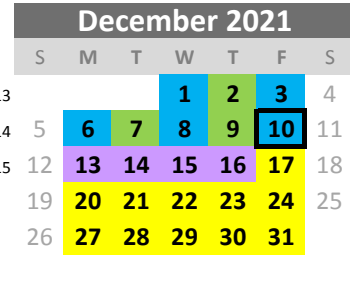

Summer A	MWF	18	900
31	T/R	13	1040

Summer B	MWF	18	900
31	T/R	13	1040

Summer Full	MWF	36	1800
62	T/R	26	2080
			3880

2020-2021

Calendar Version J.5-FACSEN-13.0

- No Class
- Commencement
- Festival of Excellence
- MWF
- Final Exams
- Welcome Week
- TR
- First/Last Day of Term
- # August Term

		days	minutes
Fall A	MWF	19	950
32	T/R	13	1040

Fall B	MWF	19	950
32	T/R	13	1040

Fall Full	MWF	38	1900
64	T/R	26	2080
		3980	

Spring A	MWF	18	900
32	T/R	14	1120

Spring B	MWF	19	950
32	T/R	13	1040

Spring Full	MWF	37	1850
64	T/R	27	2160
		4010	

Summer A	MWF	18	900
31	T/R	13	1040

Summer B	MWF	18	900
31	T/R	13	1040

Summer Full	MWF	36	1800
62	T/R	26	2080
		3880	

2021-2022

Calendar Version J.5-FACSEN-13.0

- No Class
- Commencement
- Festival of Excellence
- MWF
- Final Exams
- Welcome Week
- TR
- First/Last Day of Term
- # August Term