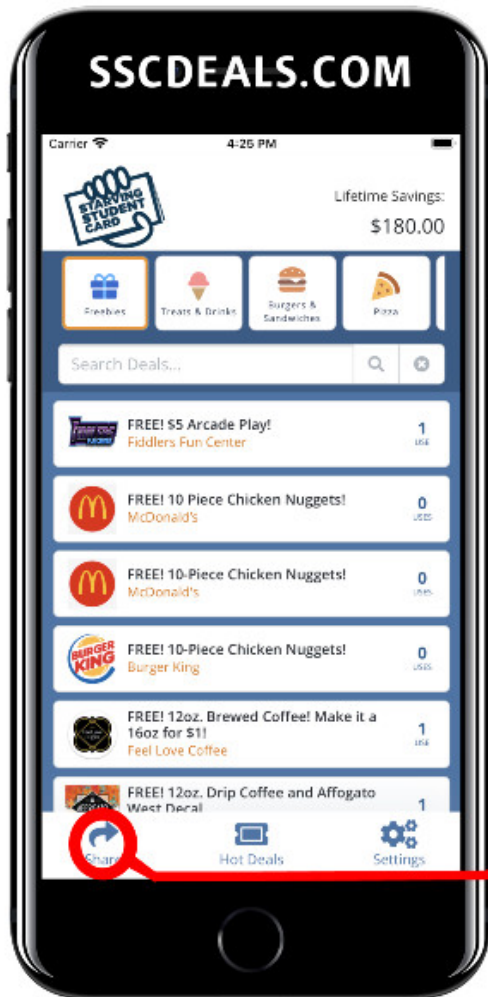

SAVINGS FOR EVERYONE!

Thanks for your **SUPPORT!**

- ✓ Annual memberships are \$30!
- ✓ Get thousands of offers from hundreds of businesses!
- ✓ New deals are added regularly!
- ✓ App works throughout the state - STG to SLC!
- ✓ Anyone can use the app, support a student, and **SAVE!!**

See this button? Our link will be attached to your "Share" button when you sign up. If you share our link and someone signs up using it, we'll earn another \$15!

1. Open your camera app and point it steadily at the QR code for 2-3 seconds, then click the link.