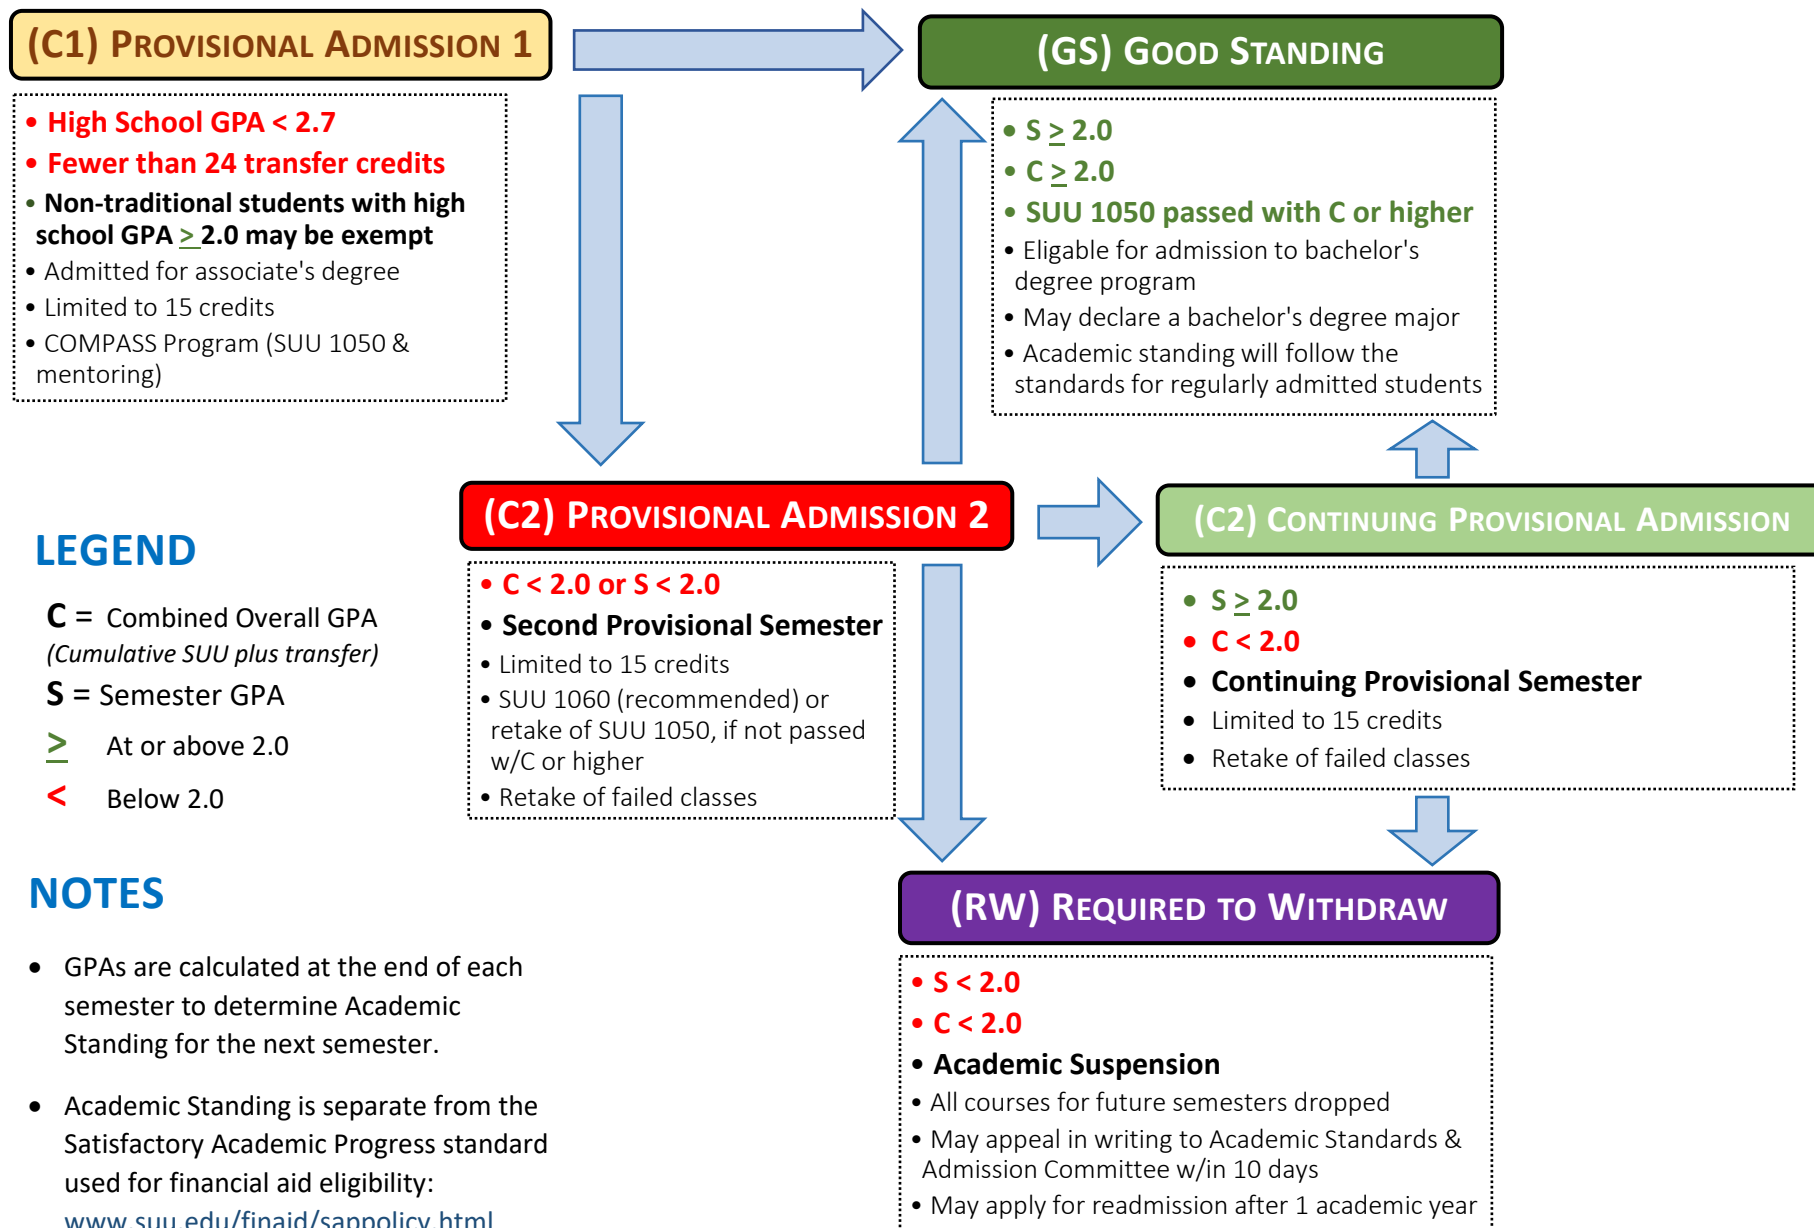

FIRST-YEAR PROVISIONAL ADMISSION

LEGEND

- C** = Combined Overall GPA
(Cumulative SUU plus transfer)
- S** = Semester GPA
- \geq At or above 2.0
- $<$ Below 2.0

NOTES

- GPAs are calculated at the end of each semester to determine Academic Standing for the next semester.
- Academic Standing is separate from the Satisfactory Academic Progress standard used for financial aid eligibility:
www.suu.edu/finaid/sappolicy.html